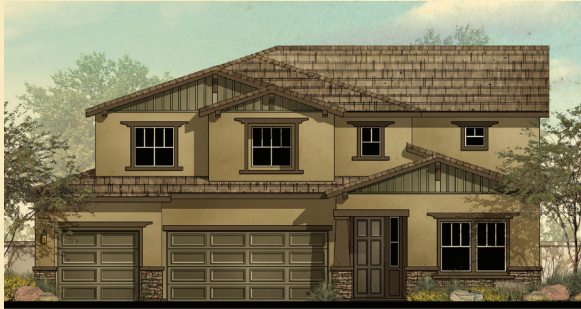

Elevation 'B' - Traditional

Elevation 'C' - Craftsman

Elevation 'D' - Tuscan

Residence Four

3,110 square feet
 4 Bedrooms, 2 1/2 Baths, Den, Loft
 Optional Bedroom 5 with Bath 3
 3-Bay Garage

Floorplan shown is a 'C' elevation.