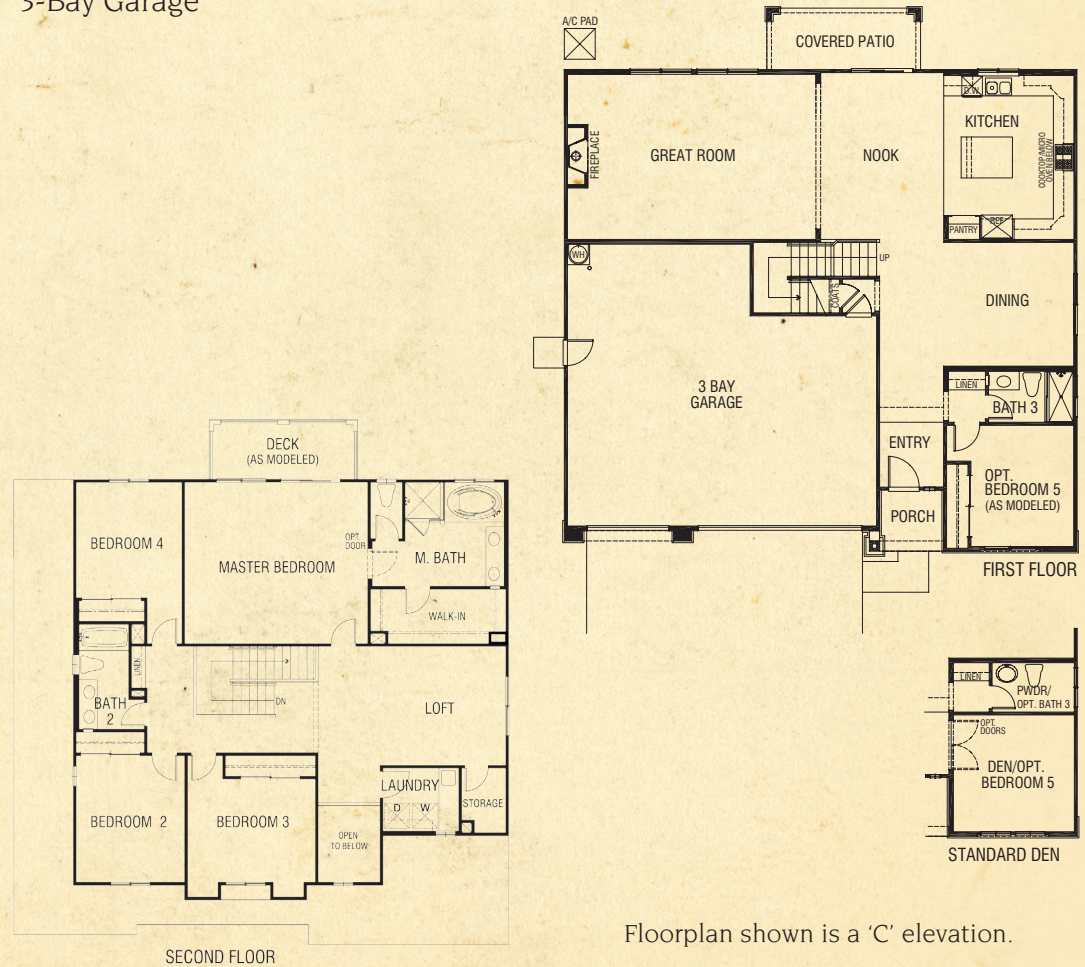

Elevation 'B' - Traditional

Elevation 'C' - Craftsman

Elevation 'D' - Tuscan

Residence Four

3,110 square feet
 4 Bedrooms, 2 1/2 Baths, Den, Loft
 Optional Bedroom 5 with Bath 3
 3-Bay Garage

Floorplan shown is a 'C' elevation.