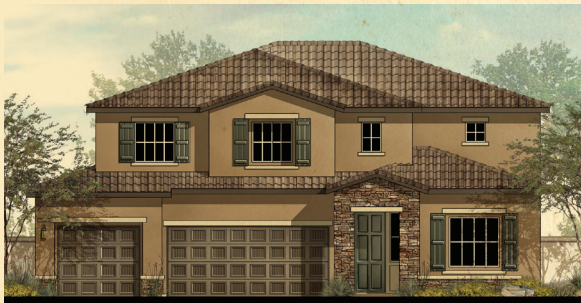

Elevation 'B' - Traditional

Elevation 'C' - Craftsman

Elevation 'D' - Tuscan

Residence Four

3,110 square feet
 4 Bedrooms, 2 1/2 Baths, Den, Loft
 Optional Bedroom 5 with Bath 3
 3-Bay Garage

Floorplan shown is a 'C' elevation.