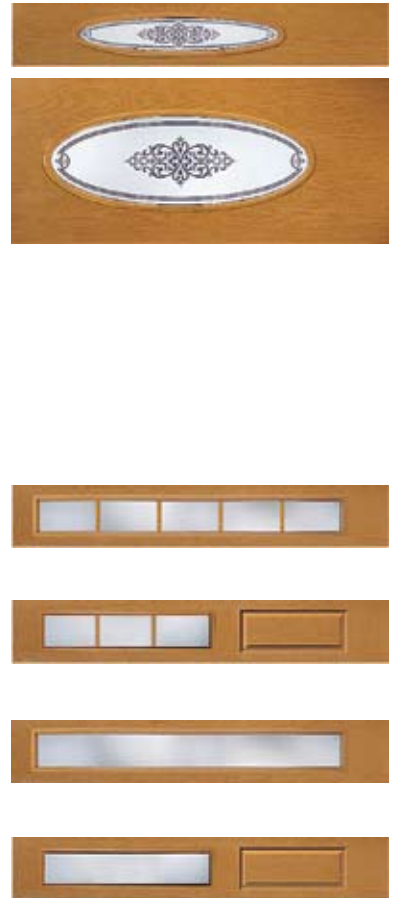

Clear Glass Sidelites

FC48SL

FC47SL

FC63SL

FC18SL

FC1302

(Door available in 36" width)
(Sidelite available in 14" width)

FC1302SL