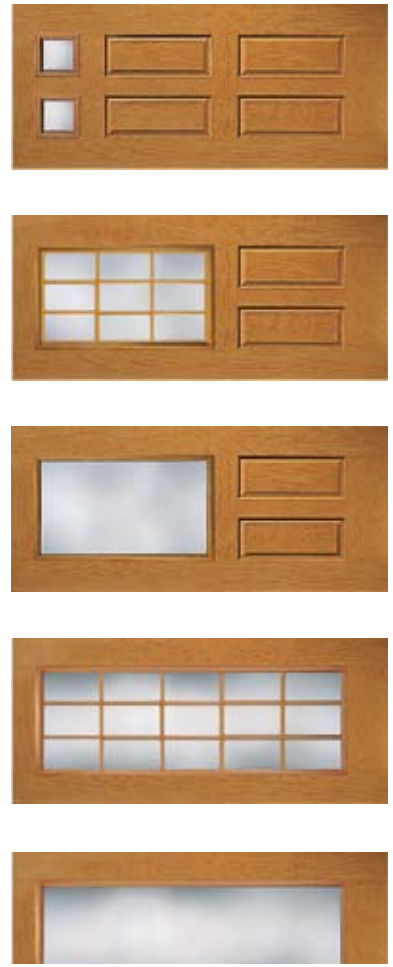

- Select styles available in embossed or raised panels
- Solid polyurethane foam core with five times the insulating value of wood
- A full system 20-year limited warranty*

visit www.thematrnu.com.

* For complete details on our full system warranty, see your nearby Thermo-Tru dealer or visit www.thematrnu.com.

FC18
(Available in 32"
and 36" widths)

FC62
(Available in 32"
and 36" widths)

FC65
(Available in 32"
and 36" widths)

FC61
(Available in 32"
and 36" widths)